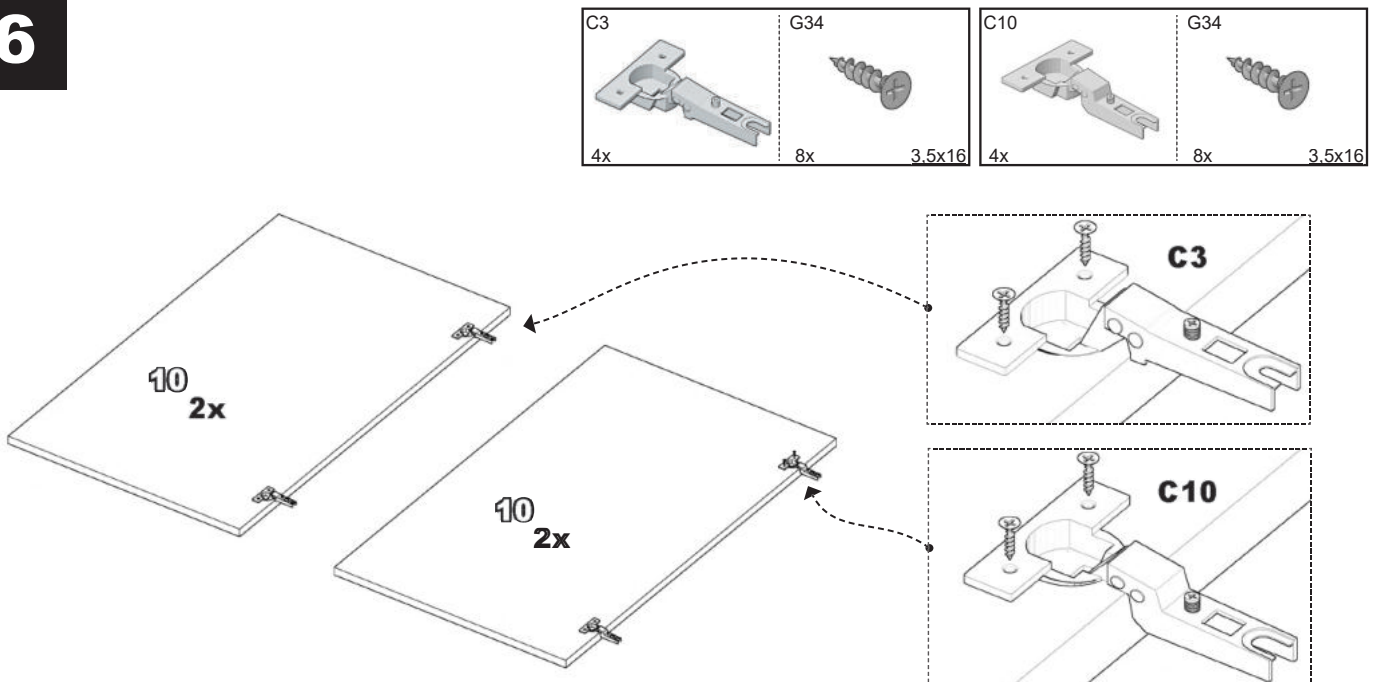

AURA - komoda 4D

AURA - komoda 4D 31052022

5

6

$$10 + C3 = 10z$$

$$10 + C10 = 10s$$